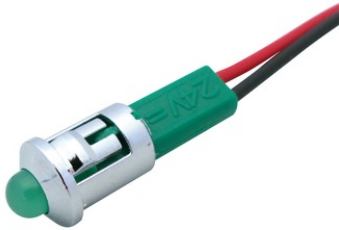

260C230A

CHROMED PILOT LIGHT D.8MM 230V BRIGHT LED YELLOW

Code	003260C230A
EAN	8430892214933
