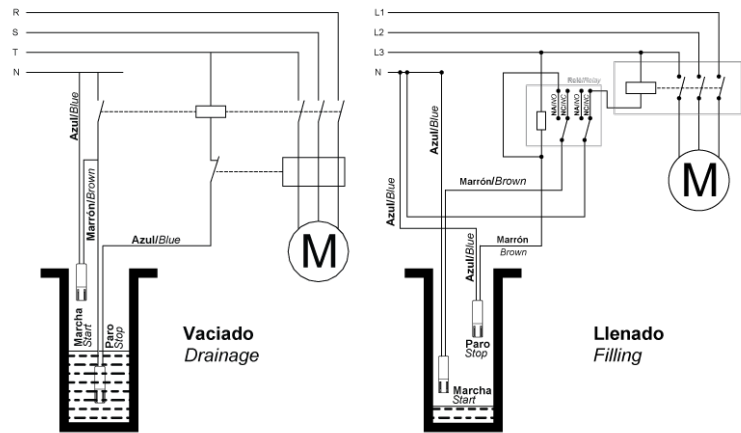

IM10U

Code

004IM10U

EAN

8430892301688

Diagrams

Operating diagram

Logistic data

ETIM code	EC011178
Product gross weight (kg)	0.51
Package height (mm)	135
Package width (mm)	150
Package length (mm)	210

Connection

Dimensions