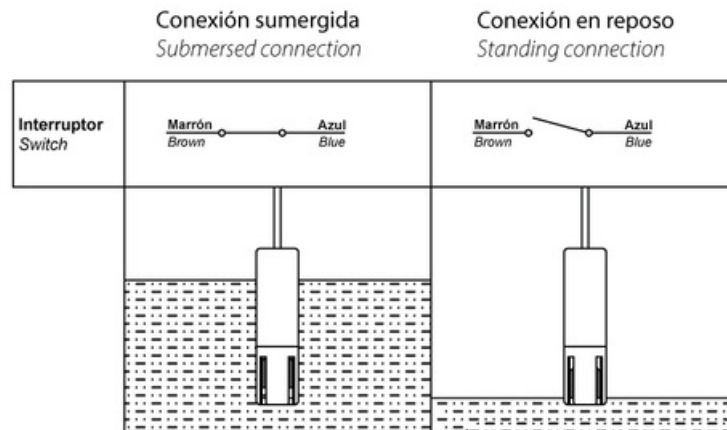

ETIM code	EC011178
Product gross weight (kg)	0.51
Package height (mm)	135
Package width (mm)	150
Package length (mm)	210

Connection

Dimensions