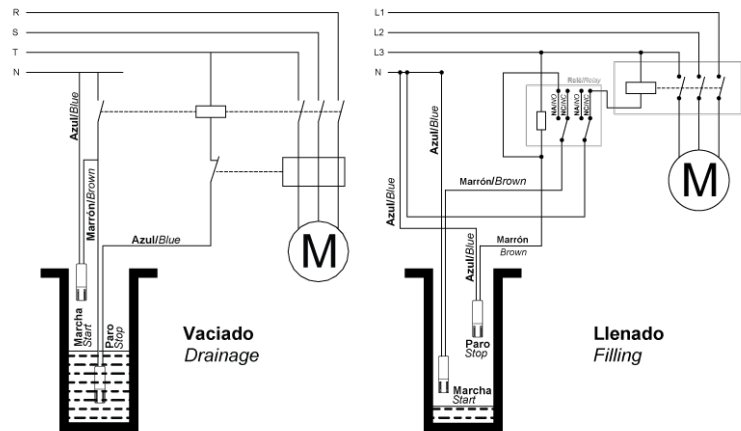

IM06U

Code

004IM06U

EAN

8430892301671

Diagrams

Operating diagram

Logistic data

ETIM code	EC011178
Product gross weight (kg)	0.51
Package height (mm)	135
Package width (mm)	150
Package length (mm)	210

Connection

Dimensions