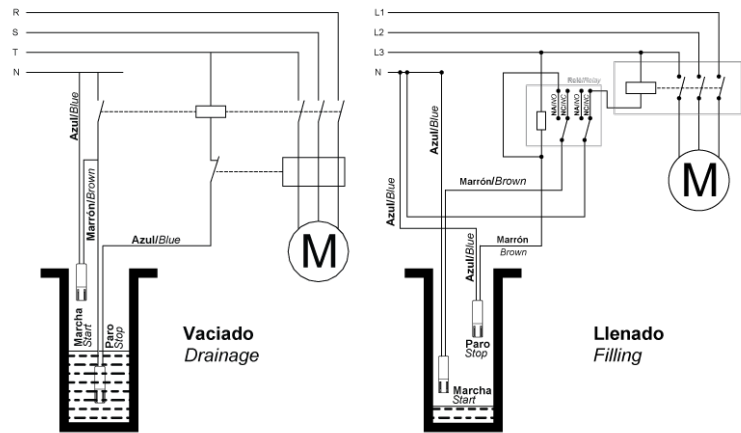

IM02U

Code

004IM02U

EAN

8430892301664

Diagrams

Operating diagram

Logistic data

ETIM code	EC011178
Product gross weight (kg)	0.51
Package height (mm)	135
Package width (mm)	150
Package length (mm)	210

Connection

Dimensions