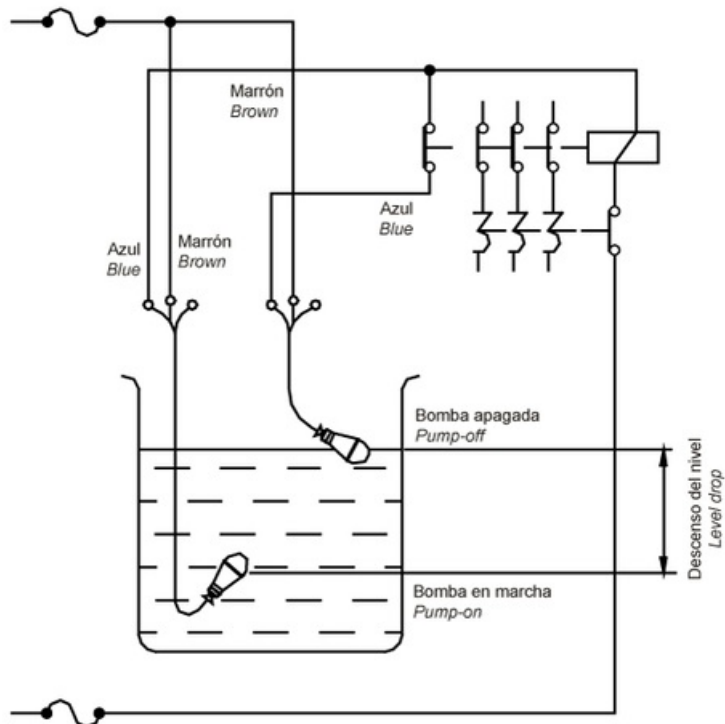

Connection

Llenado / Filling