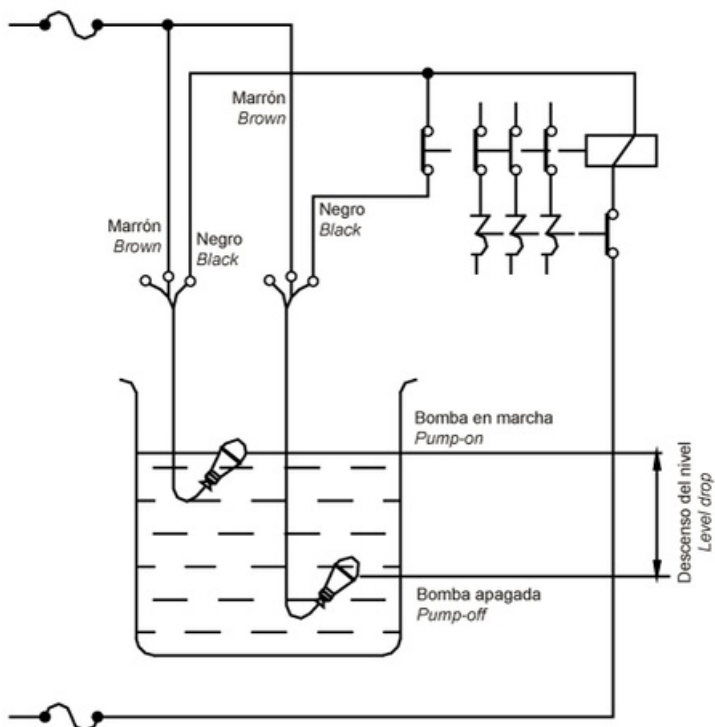

## BRA20C

SEWAGE WATER FLOAT SWITCH CHANGEOVER CONTACT HIGH

Code

004BRA20C

EAN

8430892291828

---

**Logistic data**

---

Customs code	90261089
ETIM code	EC011178

---

**Technical data**

---

Standard	IEC 60255-27
	IEC 6100-6-3

---

Connection

## Dimensions

---