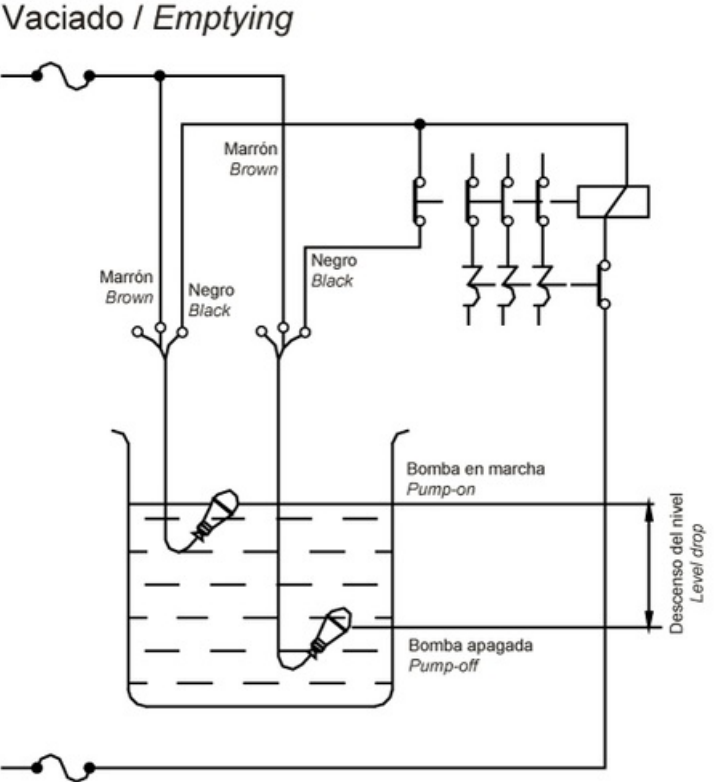

BRA10CP

SEWAGE WATER FLOAT SWITCH 10MTS CABLE PVC

Code	004BRA10CP
EAN	8430892291217

Logistic data

Customs code	90261089
ETIM code	EC011178
Package units	1

Technical data

Standard	IEC 60255-27
	IEC 6100-6-3

Connection

Dimensions