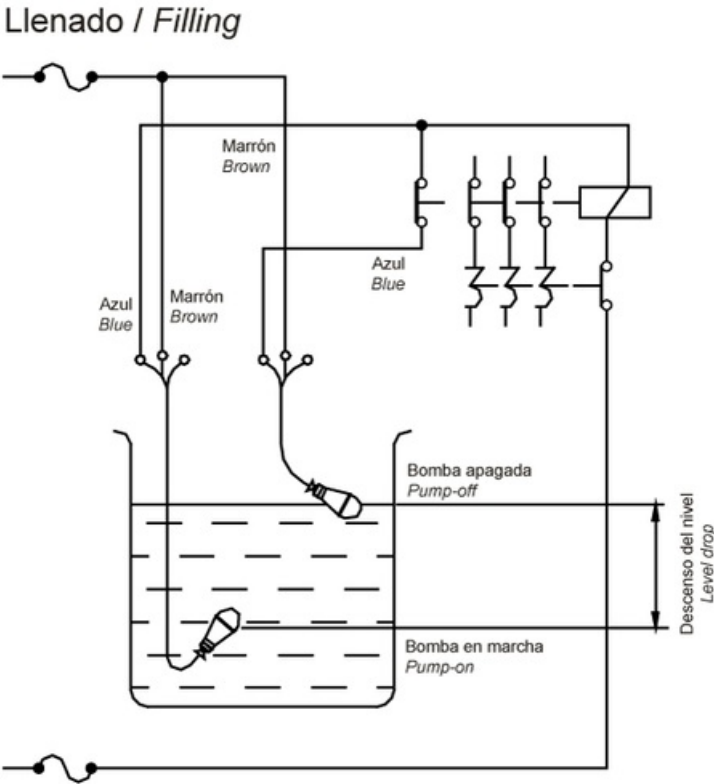

BRA10CP

SEWAGE WATER FLOAT SWITCH 10MTS CABLE PVC

Code	004BRA10CP
EAN	8430892291217

Logistic data

Customs code	90261089
ETIM code	EC011178
Package units	1

Technical data

Standard	IEC 60255-27
	IEC 6100-6-3

Connection

Dimensions