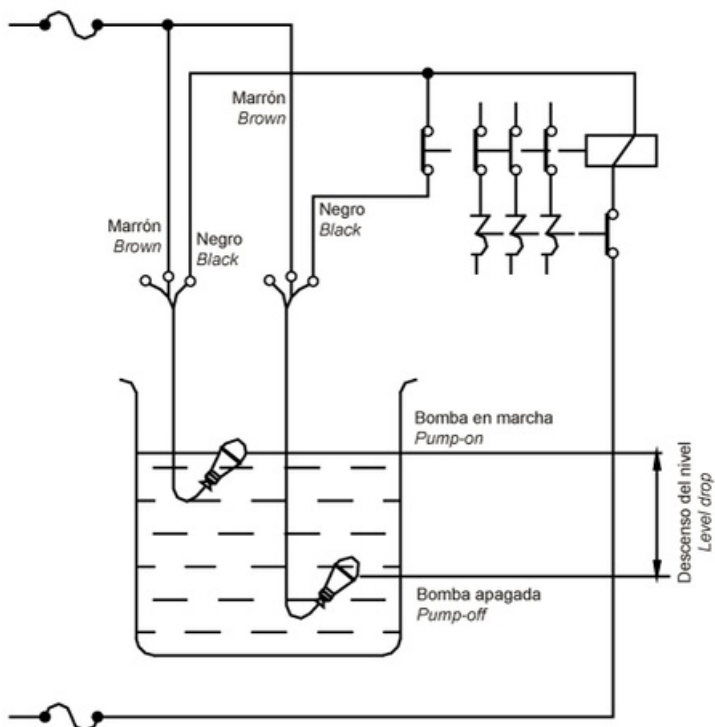

BRA10C

WASTE WATER FLOAT SWITCH WITH HIGH BREAKING 10M

Code

004BRA10C

EAN

8430892279284

Logistic data

Customs code	90261089
ETIM code	EC011178
Package units	1
Product gross weight (kg)	1.845
Package height (mm)	105
Package width (mm)	225
Package length (mm)	225

Technical data

Standard	IEC 60255-27
	IEC 6100-6-3

Connection

Llenado / Filling

Vaciado / Emptying

Dimensions