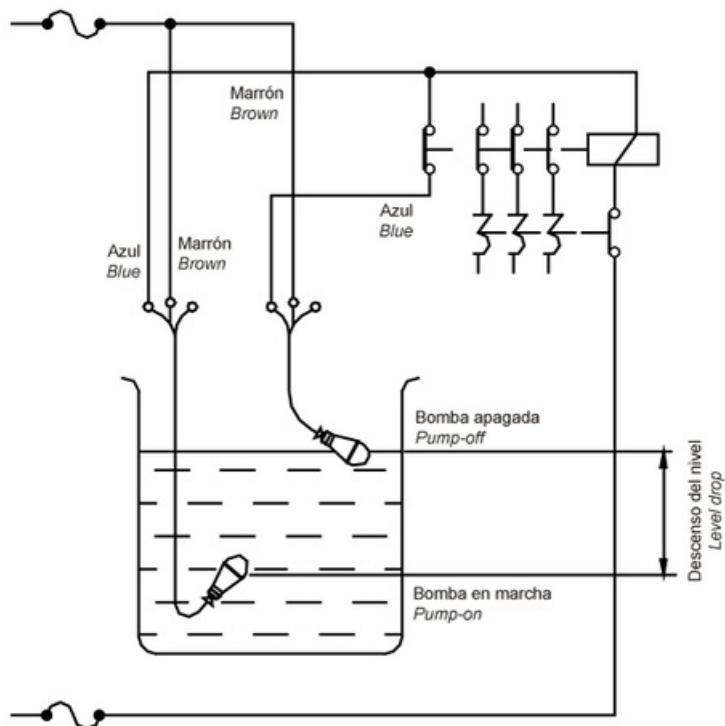

BRA10C

WASTE WATER FLOAT SWITCH WITH HIGH BREAKING 10M

Code

004BRA10C

EAN

8430892279284

Logistic data

Customs code	90261089
ETIM code	EC011178
Package units	1
Product gross weight (kg)	1.845
Package height (mm)	105
Package width (mm)	225
Package length (mm)	225

Technical data

Standard	IEC 60255-27
	IEC 6100-6-3

Connection

Llenado / Filling

Vaciado / Emptying

Dimensions