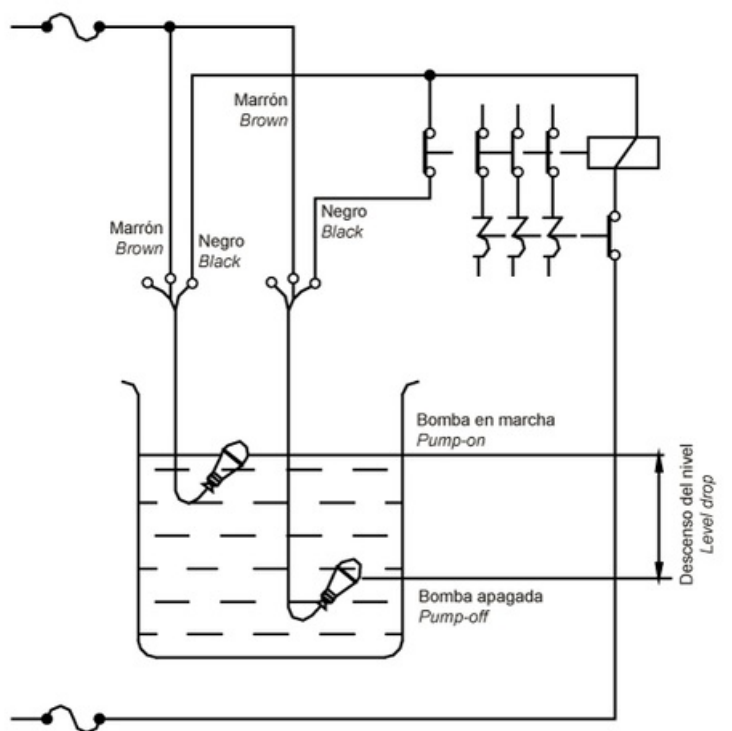

## BRA05CP

SEWAGE WATER FLOAT SWITCH 5MTS CABLE PVC

Code	004BRA05CP
EAN	8430892288026

---

**Logistic data**

---

Customs code	90261089
ETIM code	EC011178
Package units	1

---

**Technical data**

---

Standard	IEC 60255-27
	IEC 6100-6-3

---

Connection

Llenado / Filling

Vaciado / Emptying

**Dimensions**