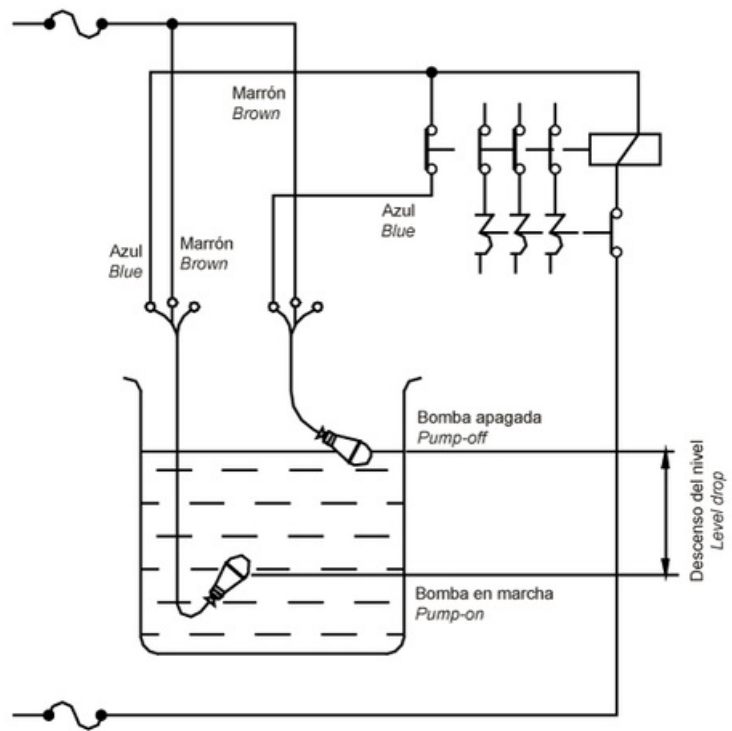

## BRA05CP

SEWAGE WATER FLOAT SWITCH 5MTS CABLE PVC

Code	004BRA05CP
EAN	8430892288026

---

**Logistic data**

---

Customs code	90261089
ETIM code	EC011178
Package units	1

---

**Technical data**

---

Standard	IEC 60255-27
	IEC 6100-6-3

---

Connection

Llenado / Filling

Vaciado / Emptying

**Dimensions**