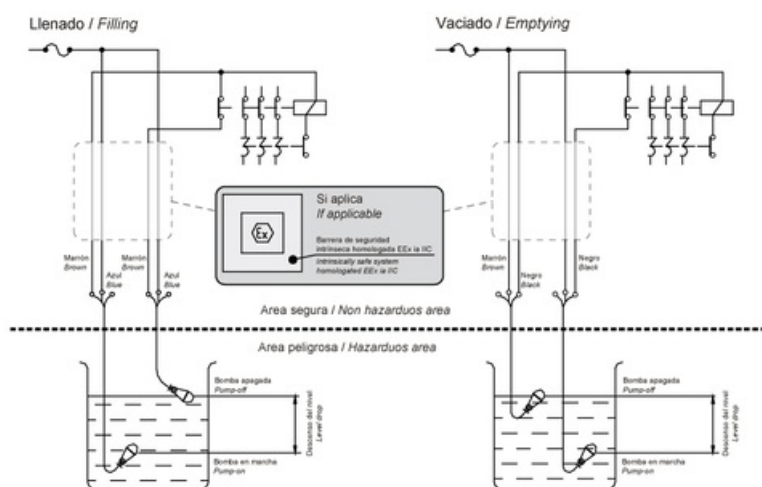

BGX10

LEVEL FLOAT SWITCH FOR GASOIL 10M

Code	004BGX10
EAN	8430892250245

Logistic data

Customs code	90261089
ETIM code	EC011178
Package units	1

Technical data

Standard	IEC 60255-27
	IEC 6100-6-3

Connection

Dimensions