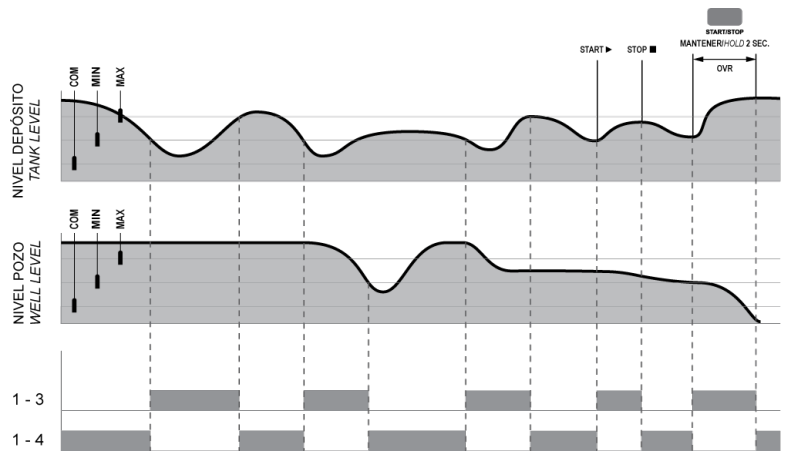

HN2PLD

DOUBLE LEVEL CONTROL RELAY LONG DISTANCES

Code

004HN2PLD

EAN

8430892218115

Diagrams

Electrical diagram

Operating diagram

Logistic data

Customs code	90268020
ETIM code	EC001447
Product gross weight (kg)	0.42
Package height (mm)	75
Package width (mm)	80
Package length (mm)	95

Technical data

Standard	IEC 60255-27
	IEC 6100-6-3

Connection

Dimensions