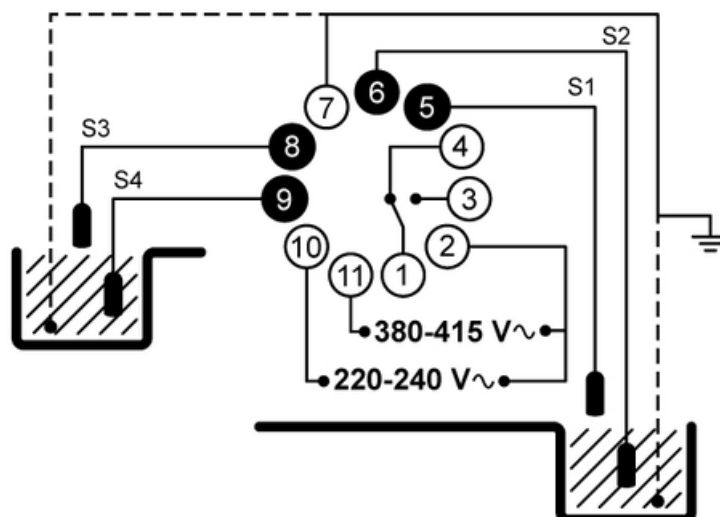

HN2PLD

DOUBLE LEVEL CONTROL RELAY LONG DISTANCES

Code

004HN2PLD

EAN

8430892218115

Diagrams

Electrical diagram

Operating diagram

Logistic data

Customs code	90268020
ETIM code	EC001447
Product gross weight (kg)	0.42
Package height (mm)	75
Package width (mm)	80
Package length (mm)	95

Technical data

Standard	IEC 60255-27
	IEC 6100-6-3

Connection

Dimensions