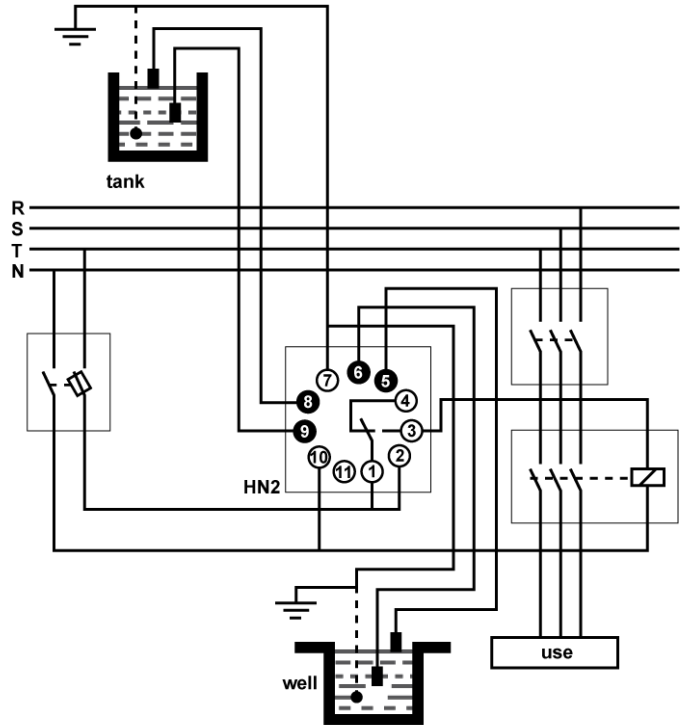

HN2PLD

DOUBLE LEVEL CONTROL RELAY LONG DISTANCES

Code

004HN2PLD

EAN

8430892218115

Diagrams

Electrical diagram

Operating diagram

Logistic data

Customs code	90268020
ETIM code	EC001447
Product gross weight (kg)	0.42
Package height (mm)	75
Package width (mm)	80
Package length (mm)	95

Technical data

Standard	IEC 60255-27
	IEC 6100-6-3

Connection

Dimensions