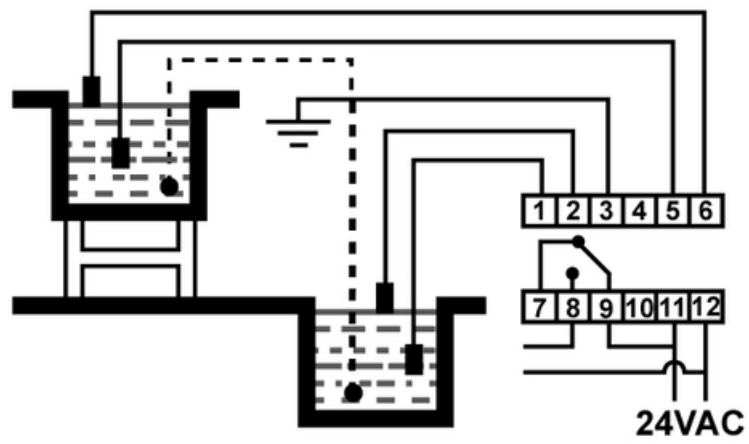

HN22-24AC

DOUBLE LEVEL CONTROL RELAY 24AC

Code	004HN22-24AC
EAN	8430892132220

Diagrams

Electrical diagram

Logistic data

Customs code	85364190
ETIM code	EC001447
Package units	1
Product gross weight (kg)	0.17
Package height (mm)	40
Package width (mm)	65
Package length (mm)	100

Technical data

Standard	IEC 60255-27
	IEC 6100-6-3

Connection

Dimensions