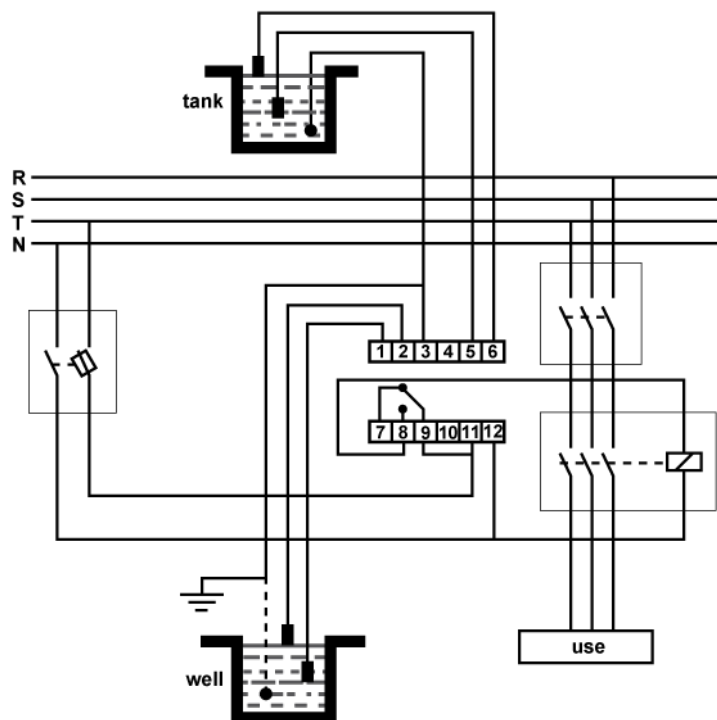

HN22-24AC

DOUBLE LEVEL CONTROL RELAY 24AC

Code	004HN22-24AC
EAN	8430892132220

Diagrams

Electrical diagram

Logistic data

Customs code	85364190
ETIM code	EC001447
Package units	1
Product gross weight (kg)	0.17
Package height (mm)	40
Package width (mm)	65
Package length (mm)	100

Technical data

Standard	IEC 60255-27
	IEC 6100-6-3

Connection

Dimensions