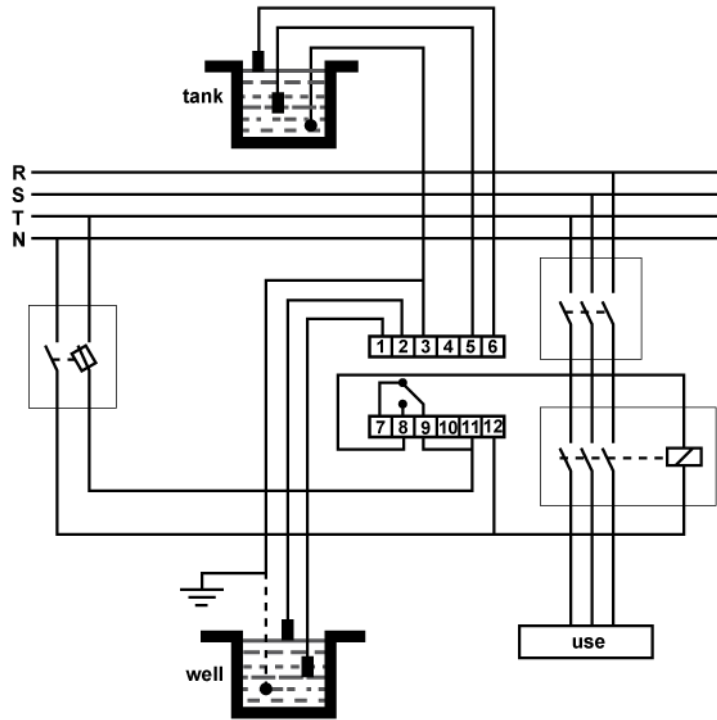

HN22

DOUBLE LEVEL CONTROL RELAY

Code

004HN22

EAN

8430892107532

Diagrams

Electrical diagram

Operating diagram

Logistic data

Customs code	90268020
ETIM code	EC001447
Package units	1
Product gross weight (kg)	0.195
Package height (mm)	40
Package width (mm)	65
Package length (mm)	100

Technical data

Standard	IEC 60255-27
	IEC 6100-6-3

Connection

Dimensions