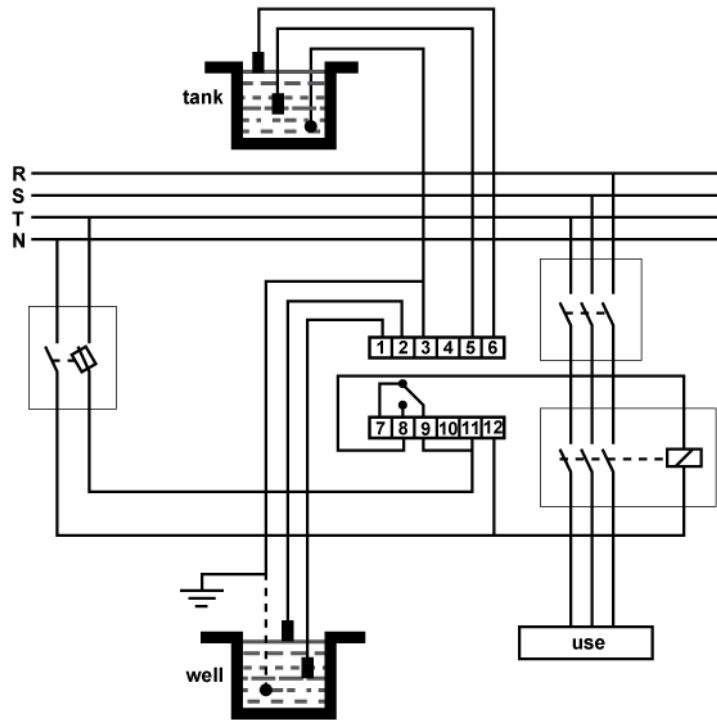

HN22

DOUBLE LEVEL CONTROL RELAY

Code

004HN22

EAN

8430892107532

Diagrams

Electrical diagram

Operating diagram

Logistic data

Customs code	90268020
ETIM code	EC001447
Package units	1
Product gross weight (kg)	0.195
Package height (mm)	40
Package width (mm)	65
Package length (mm)	100

Technical data

Standard	IEC 60255-27
	IEC 6100-6-3

Connection

Dimensions