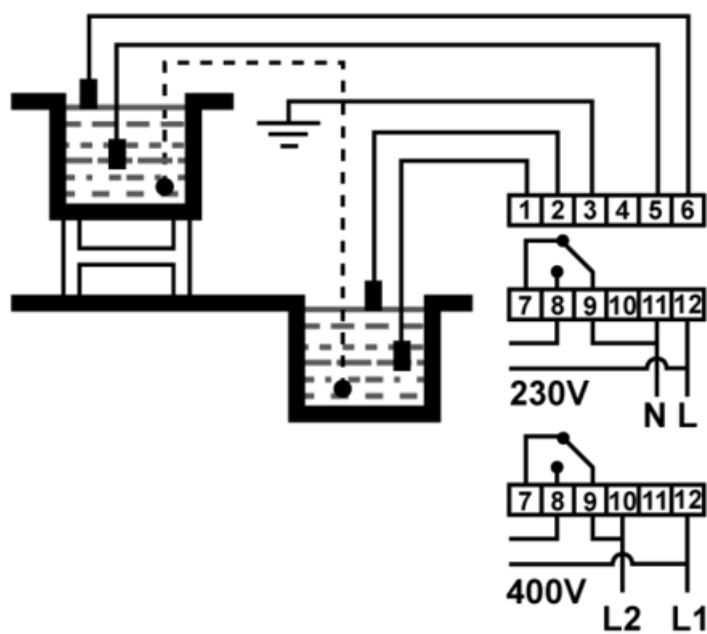

HN22

DOUBLE LEVEL CONTROL RELAY

Code

004HN22

EAN

8430892107532

Diagrams

Electrical diagram

Operating diagram

Logistic data

Customs code	90268020
ETIM code	EC001447
Package units	1
Product gross weight (kg)	0.195
Package height (mm)	40
Package width (mm)	65
Package length (mm)	100

Technical data

Standard	IEC 60255-27
	IEC 6100-6-3

Connection

Dimensions