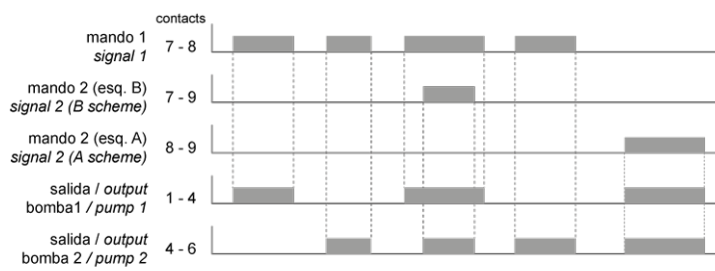

AR02

SIMULTANEOUS ALTERNATING RELAY

Code	004AR02
EAN	8430892107426

Diagrams

Electrical diagram

Operating diagram

Logistic data

Customs code	85364900
ETIM code	EC000188
Package units	1
Product gross weight (kg)	0.18
Package height (mm)	40
Package width (mm)	65
Package length (mm)	100