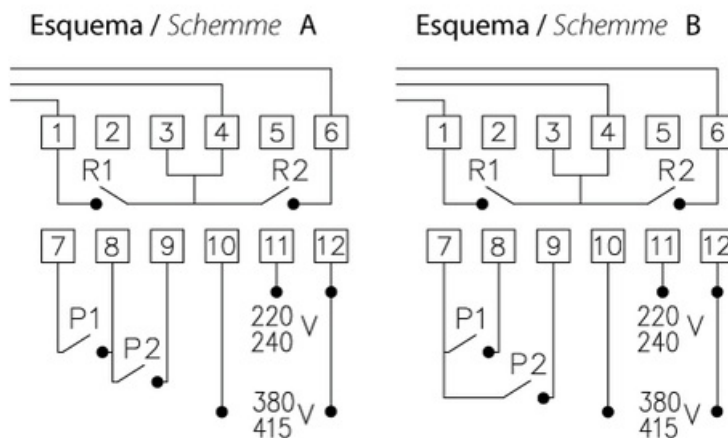

AR02

SIMULTANEOUS ALTERNATING RELAY

Code	004AR02
EAN	8430892107426

Diagrams

Electrical diagram

Operating diagram

Logistic data

Customs code	85364900
ETIM code	EC000188
Package units	1
Product gross weight (kg)	0.18
Package height (mm)	40
Package width (mm)	65
Package length (mm)	100

Technical data

Standard	IEC 60255-27
	IEC 6100-6-3

Connection

Dimensions