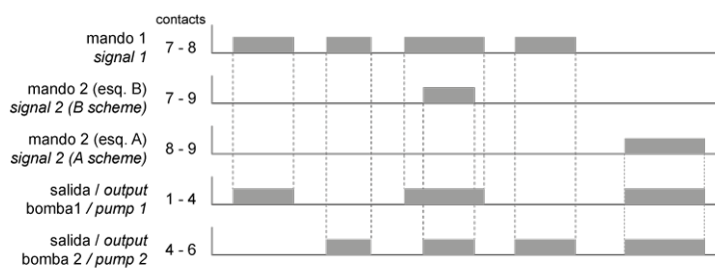

AR02

SIMULTANEOUS ALTERNATING RELAY

Code	004AR02
EAN	8430892107426

Diagrams

Electrical diagram

Operating diagram

Logistic data

Customs code	85364900
ETIM code	EC000188
Package units	1
Product gross weight (kg)	0.18
Package height (mm)	40
Package width (mm)	65
Package length (mm)	100