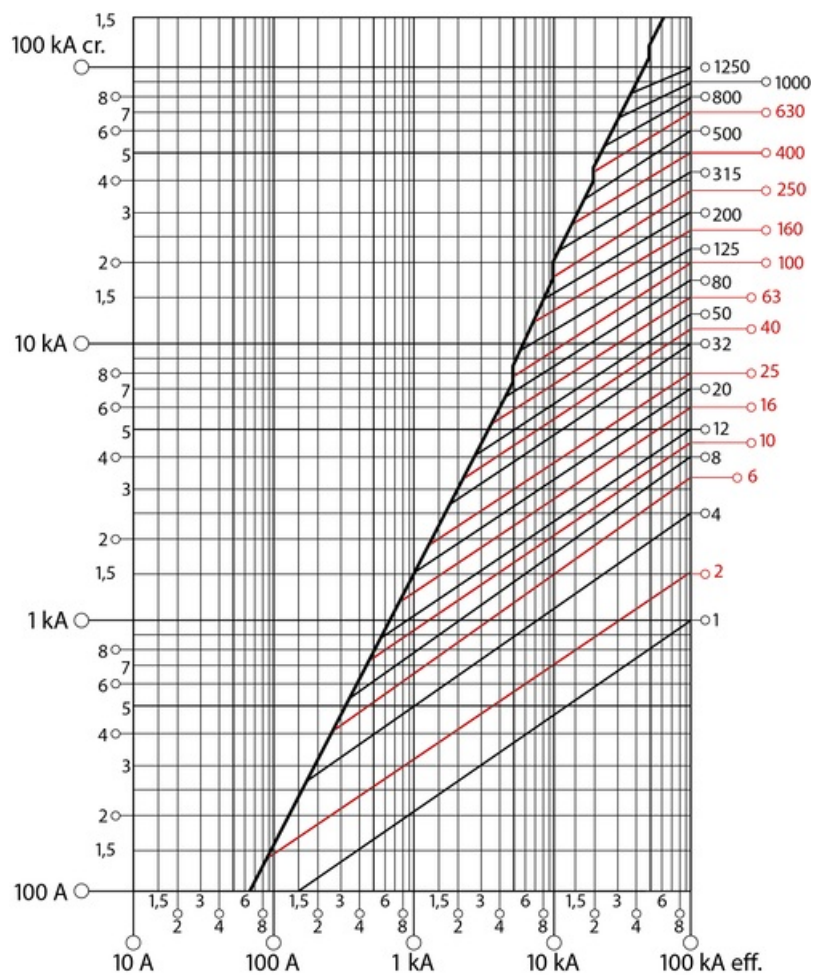

## 31F2AMIF

CILINDRICAL FUSE 2 A AM S.1 WITH FUSING INDICATOR

Code

01331F2AMIF

---

## Technical data

Standard

IEC 60269-2

## Dimensions