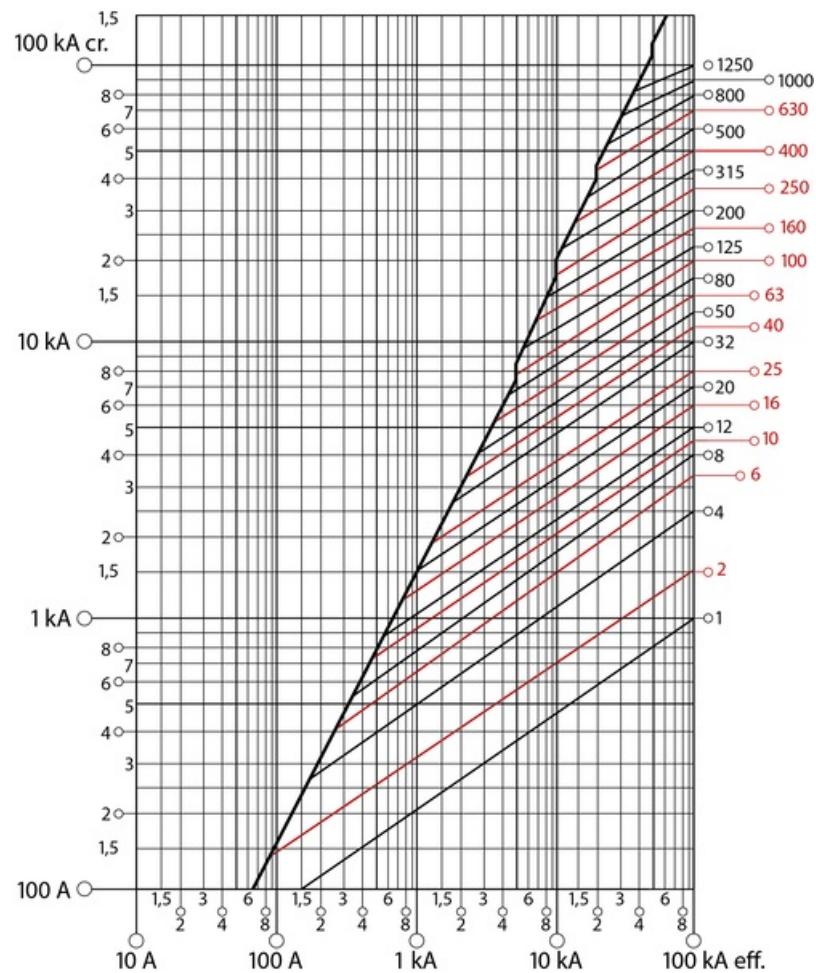

30F25AMIF

CILINDRICAL FUSE 25 A AM S.0 WITH FUSING INDICATOR

| | |
|------|---------------|
| Code | 01330F25AMIF |
| EAN | 8430892162999 |

Technical data

Standard

IEC 60269-2

Características Fusible

Dimensions