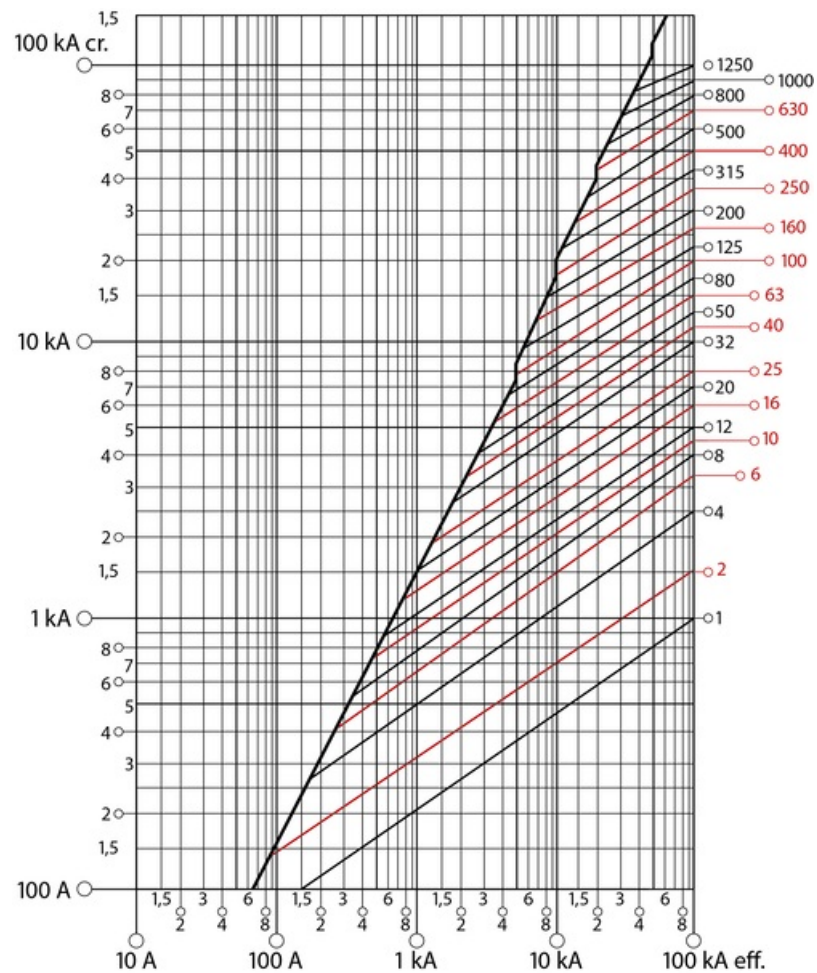

## 30F12AMIF

CILINDRICAL FUSE 12 A AM S.0 WITH FUSING INDICATOR

|      |               |
|------|---------------|
| Code | 01330F12AMIF  |
| EAN  | 8430892162968 |

---

## Technical data

Standard

IEC 60269-2

## Dimensions