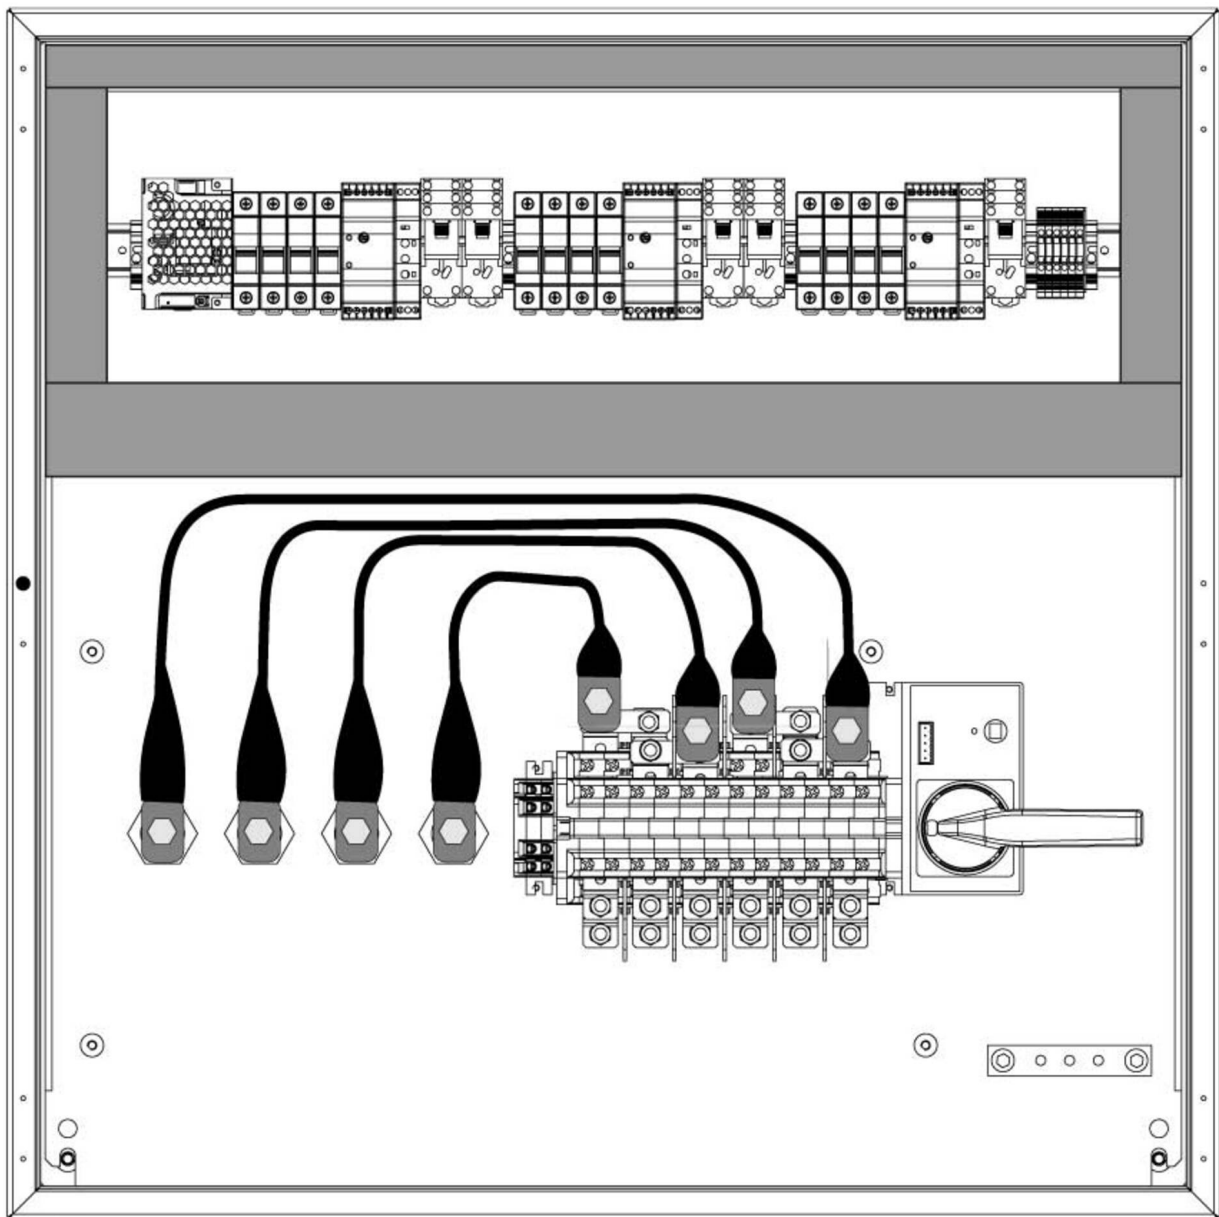

CA3S4025

AUTOMATIC TRANSFER PANEL 3 SOURCES S/S/G 4P 250A

Code	007CA3S4025
EAN	8430892351775

Connection

Dimensions