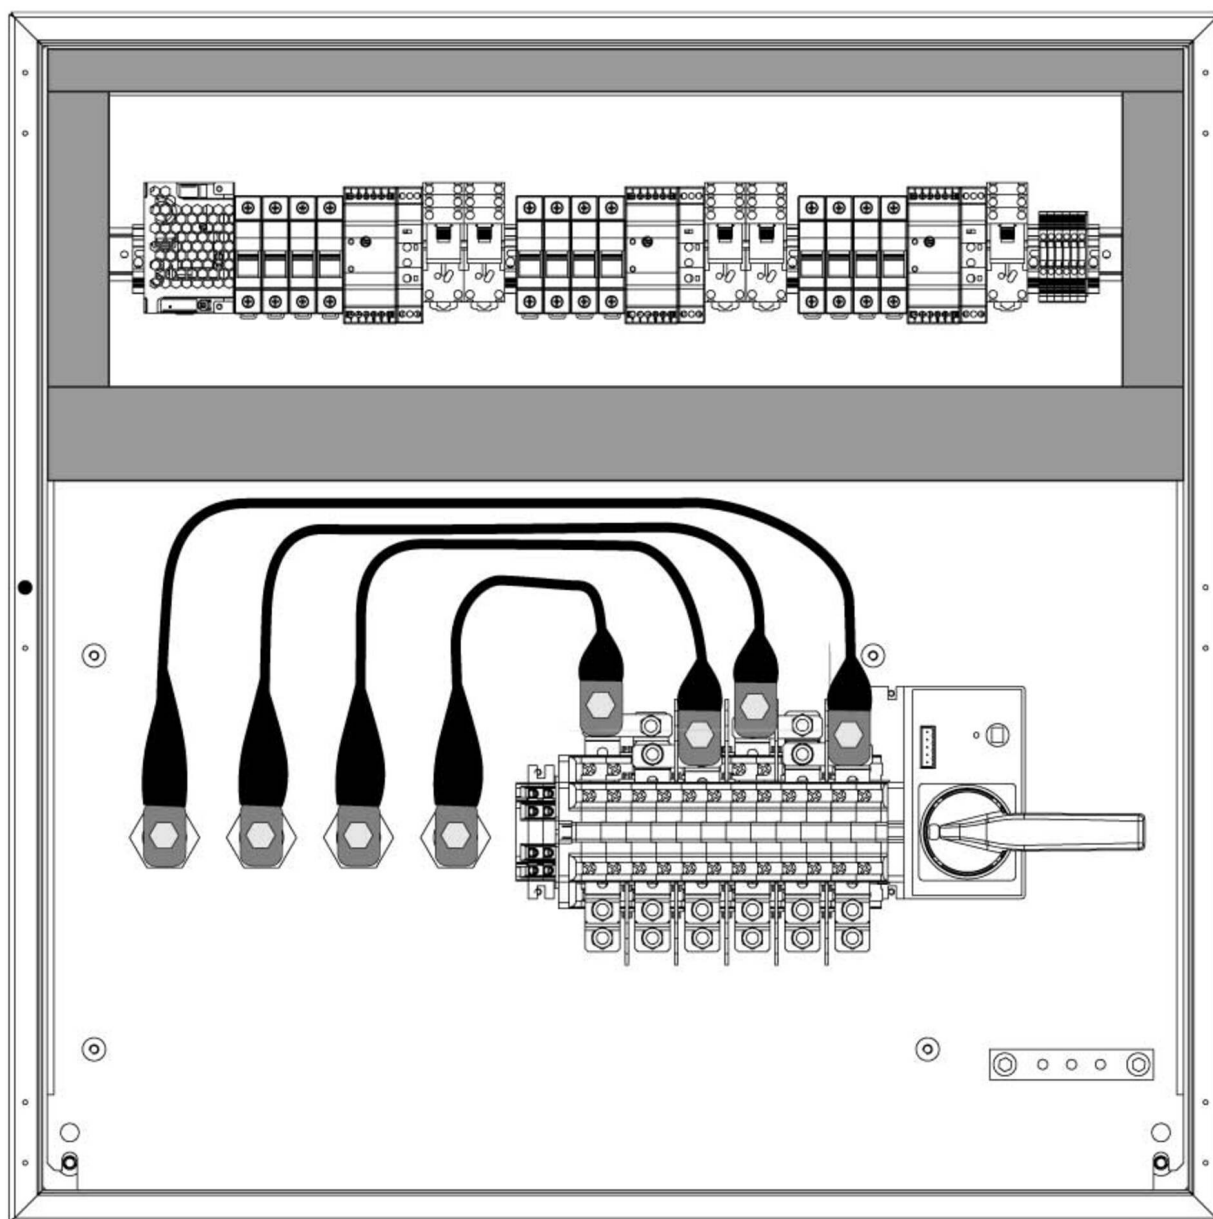

CA3S4020

AUTOMATIC TRANSFER PANEL 3 SOURCES S/S/G 4P 200A

Code	007CA3S4020
EAN	8430892351768

Connection

Dimensions