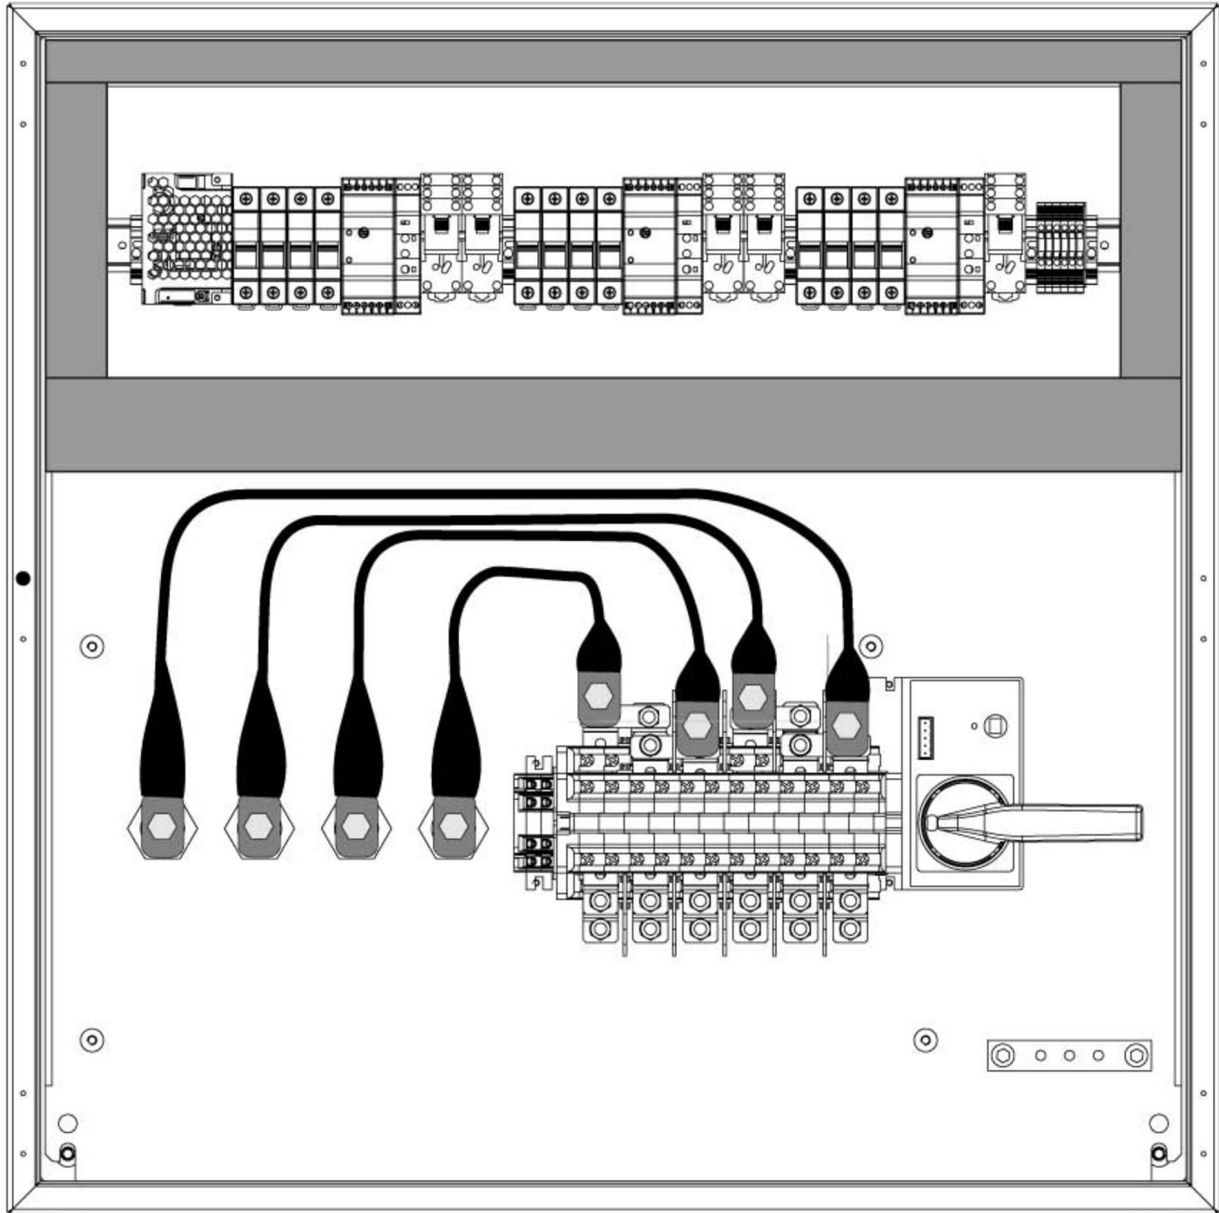

CA3S4016

AUTOMATIC TRANSFER PANEL 3 SOURCES S/S/G 4P 160A

Code	007CA3S4016
EAN	8430892351751

Logistic data

Customs code

85371098

Connection

Dimensions